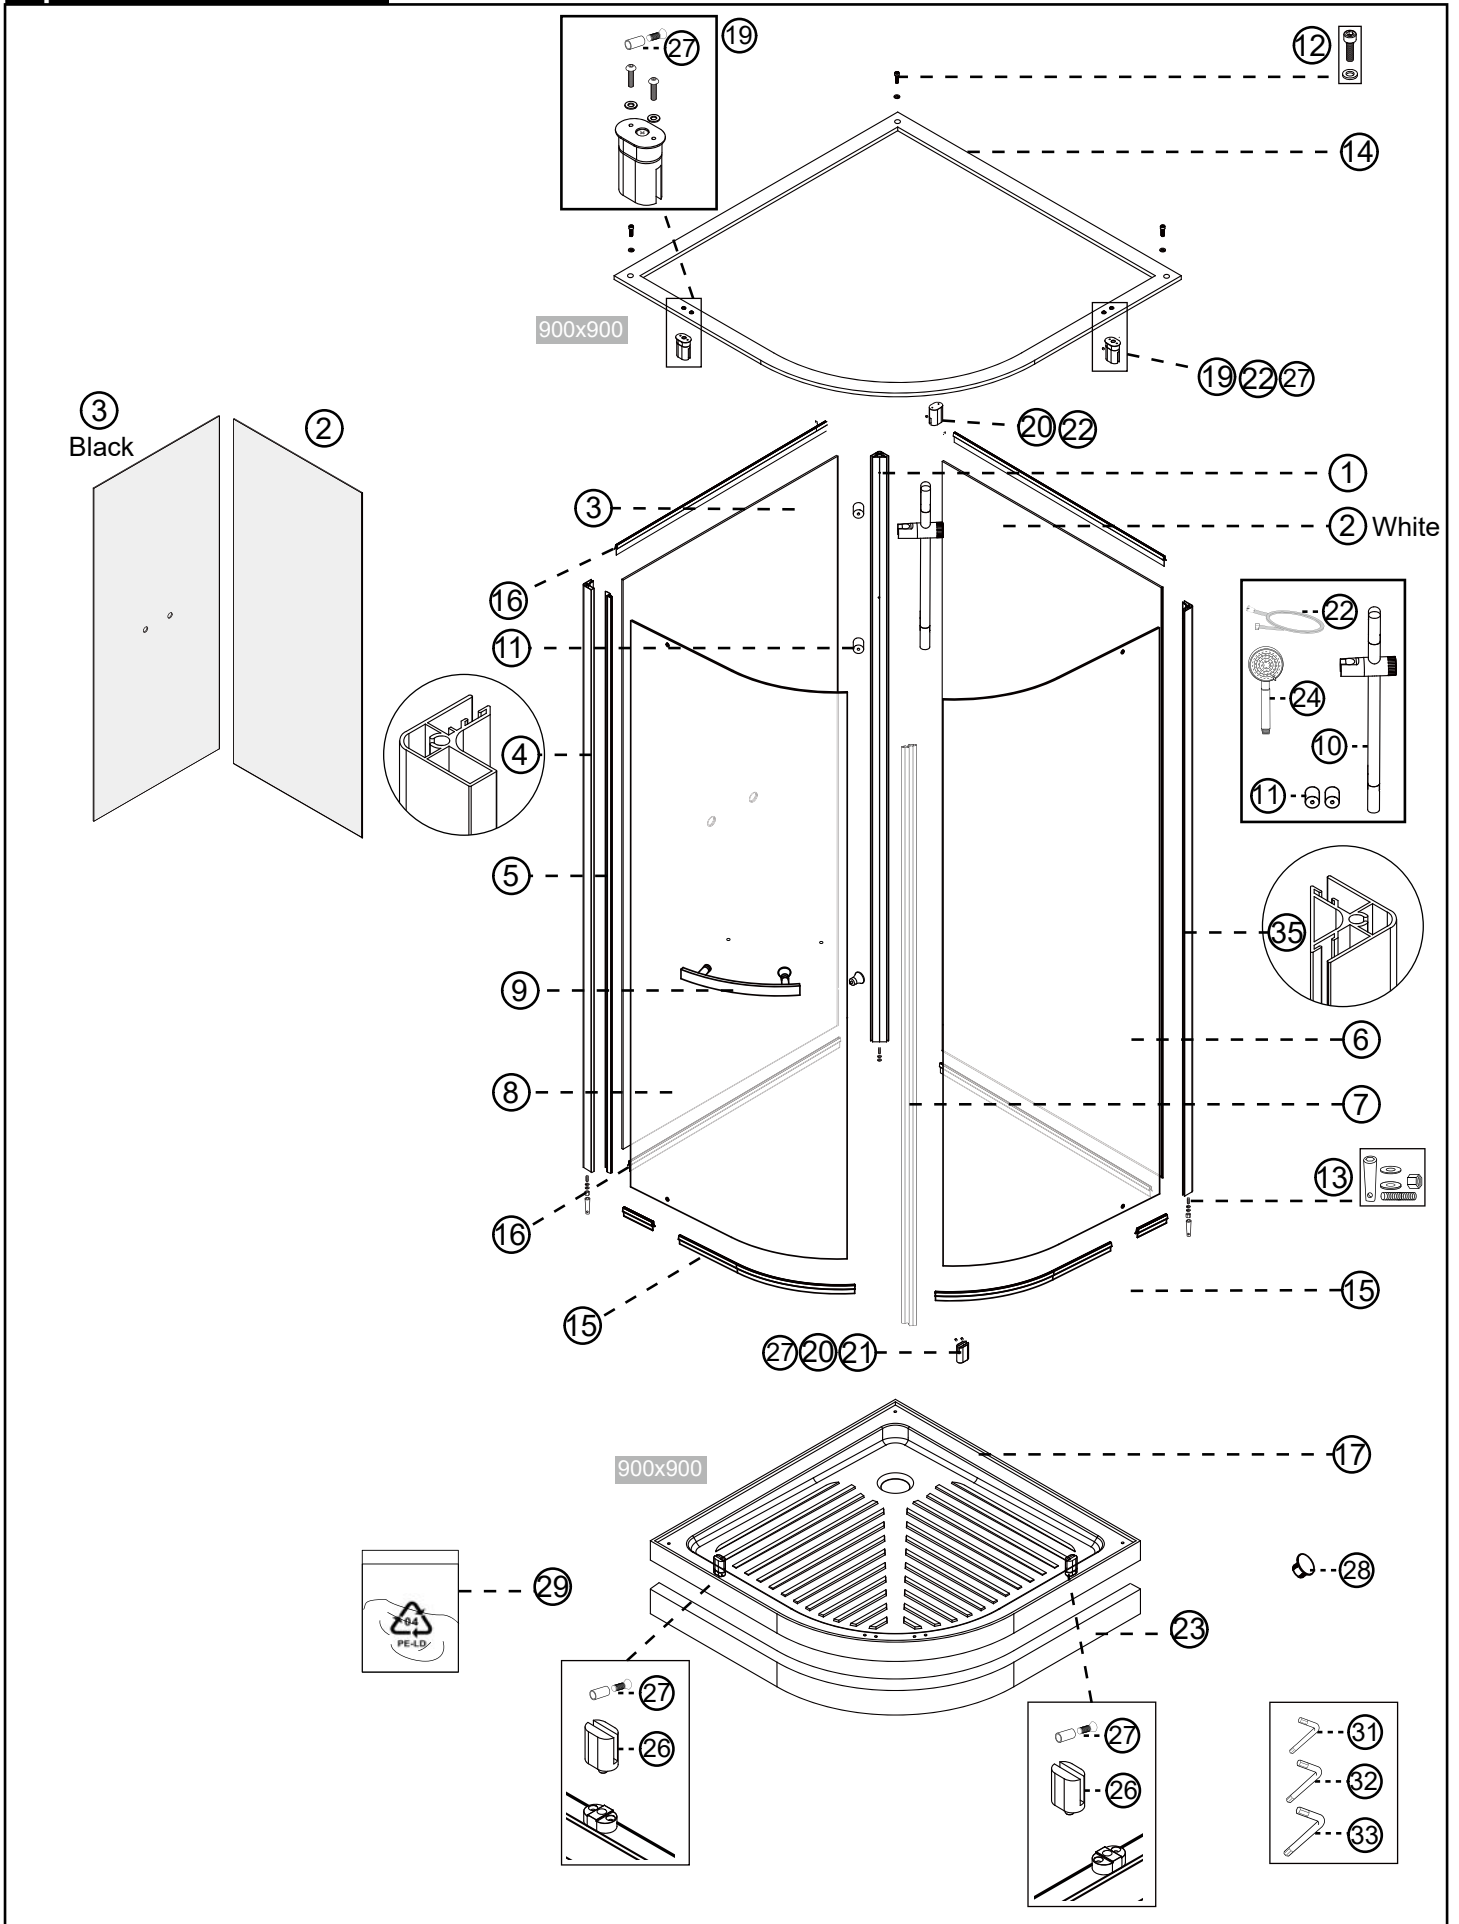

NORO®

Ocean

Komma igång/ Getting started:

 EN14428	This product fulfils the EN14428 standard		Goggles are recommended to protect the eyes
 EN12150	All glass used are tempered security glass		Caution: Always Handle Glass With Care! Always protect the edges and corners of the glass when assembling.
	2 people are recommended to assemble this shower enclosure		Gloves are recommended to prevent slippery on glass

Measurement:

Model	A	B
90x90	900mm	900mm

Exploded View:

4

5

6

7

8