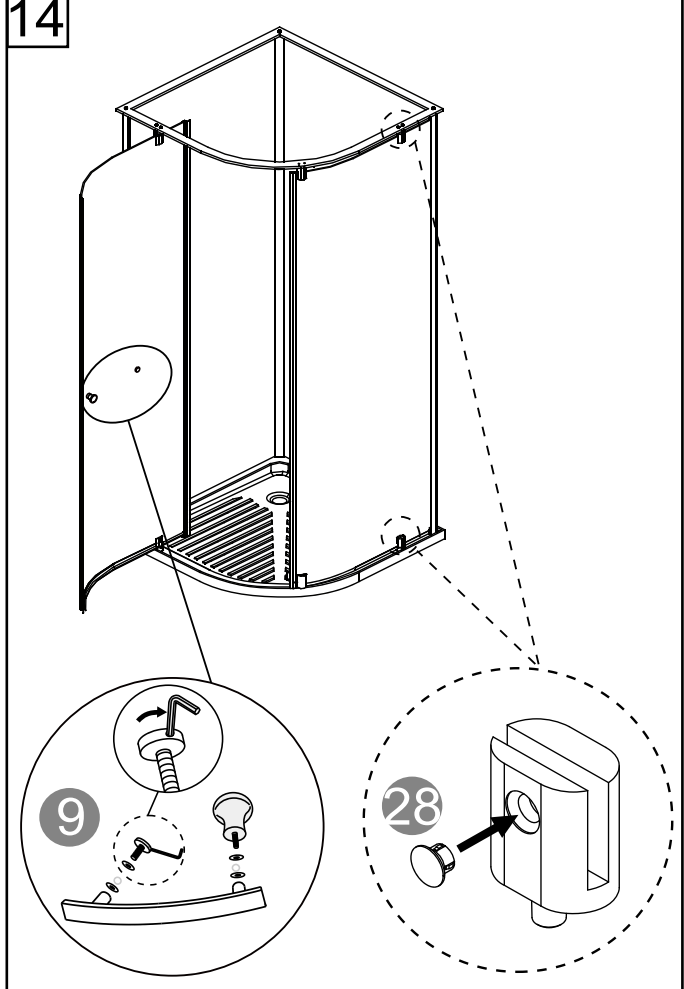

NORO®

Ocean

Komma igång/ Getting started:

 EN14428	This product fulfils the EN14428 standard		Goggles are recommended to protect the eyes
 EN12150	All glass used are tempered security glass		Caution: Always Handle Glass With Care! Always protect the edges and corners of the glass when assembling.
	2 people are recommended to assemble this shower enclosure		Gloves are recommended to prevent slippery on glass

Measurement:

Model	A	B
90x90	900mm	900mm

Exploded View:

4

5

6

7

8

9

10

11

12

13

14

15

16