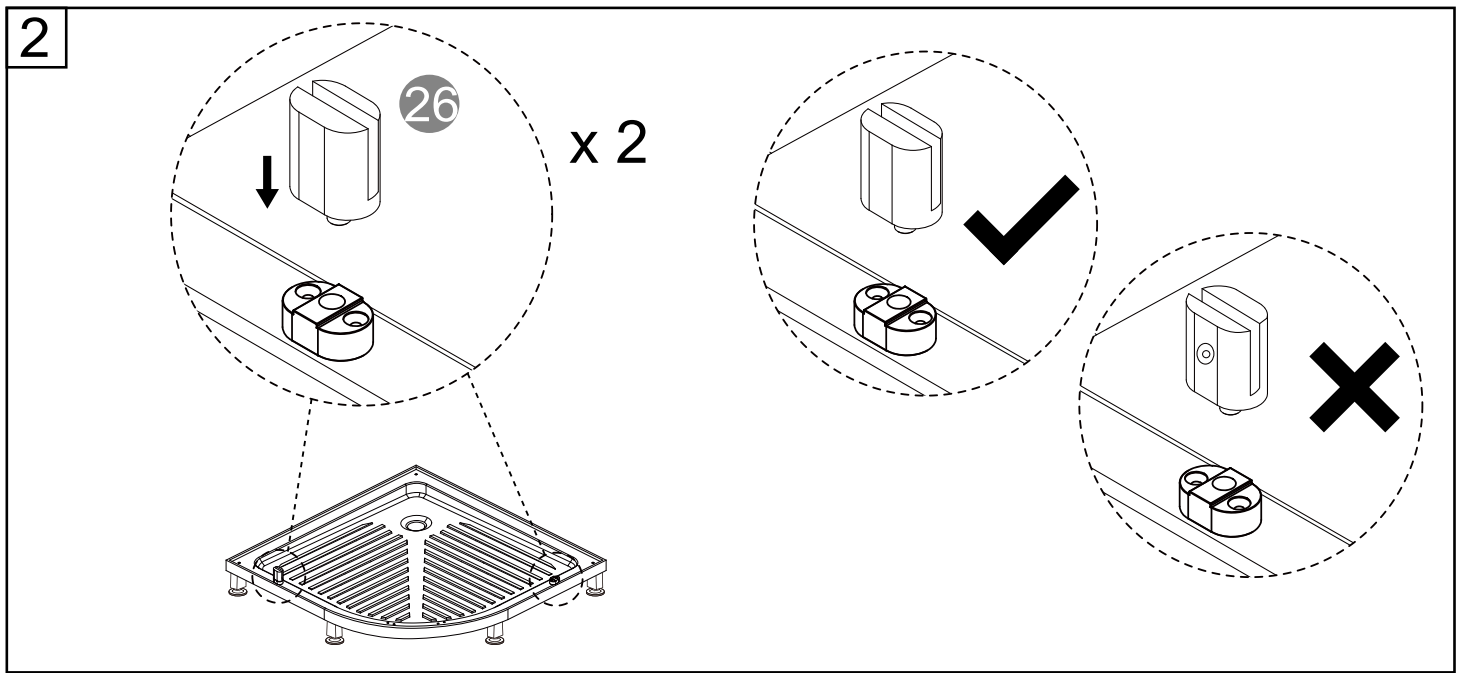

NORO®

Ocean

Komma igång/ Getting started:

 EN14428	This product fulfils the EN14428 standard		Goggles are recommended to protect the eyes
 EN12150	All glass used are tempered security glass		Caution: Always Handle Glass With Care! Always protect the edges and corners of the glass when assembling.
	2 people are recommended to assemble this shower enclosure		Gloves are recommended to prevent slippery on glass

Measurement:

Model	A	B
90x90	900mm	900mm

Exploded View:

4

5

6

7

8