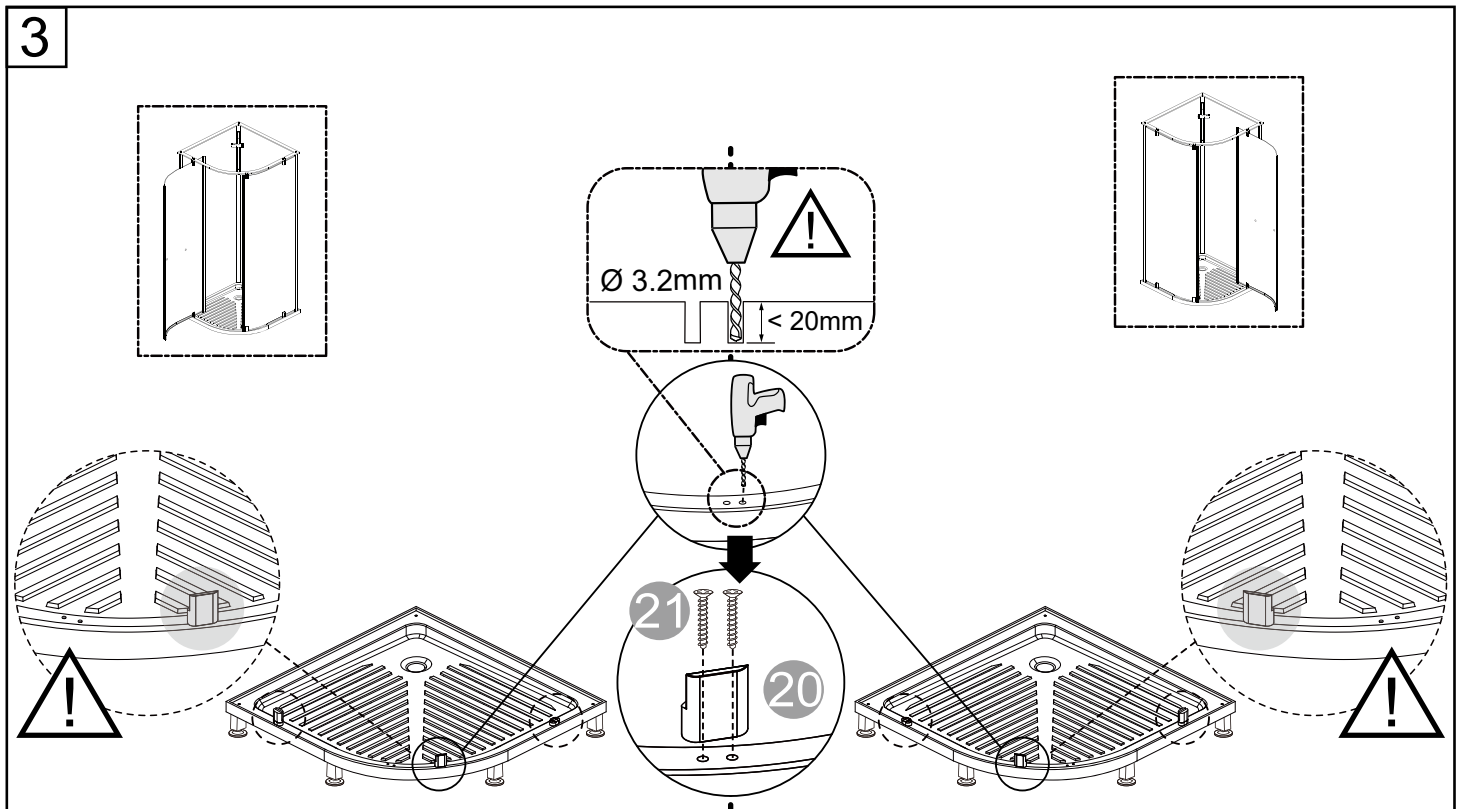

NORO®

Ocean

Komma igång/ Getting started:

 EN14428	This product fulfils the EN14428 standard		Goggles are recommended to protect the eyes
 EN12150	All glass used are tempered security glass		Caution: Always Handle Glass With Care! Always protect the edges and corners of the glass when assembling.
	2 people are recommended to assemble this shower enclosure		Gloves are recommended to prevent slippery on glass

Measurement:

Model	A	B
90x90	900mm	900mm

Exploded View:

4

5

6

7

8