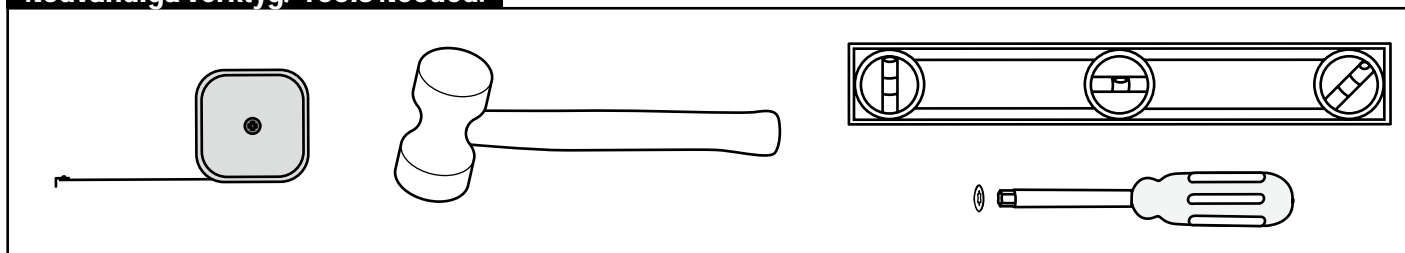

Komma igång/ Getting started:

  EN14428	This product fulfils the EN14428 standard		Goggles are recommended to protect the eyes
  EN12150	All glass used are tempered security glass		Caution: Always Handle Glass With Care! Always protect the edges and corners of the glass when assembling.
	2 people are recommended to assemble this shower enclosure		Gloves are recommended to prevent slippery on glass

Nödvändiga verktyg/ Tools Needed:

Monteringsats/ Accessory bag:

  x 1	 x 1	 x 1	 x 2	 M6X25 x 3	 Plastic Washer Metal Washer x 3
  x 2	 x 4	 x 2	 x 2	 ST4X45 x 1	 ST5X25 x 1
  x 2	 x 6	 x 2	 x 1	 ST4X45 x 2	
  N3 x 1	 N4 x 1	 N5 x 1	 x 1	 x 1