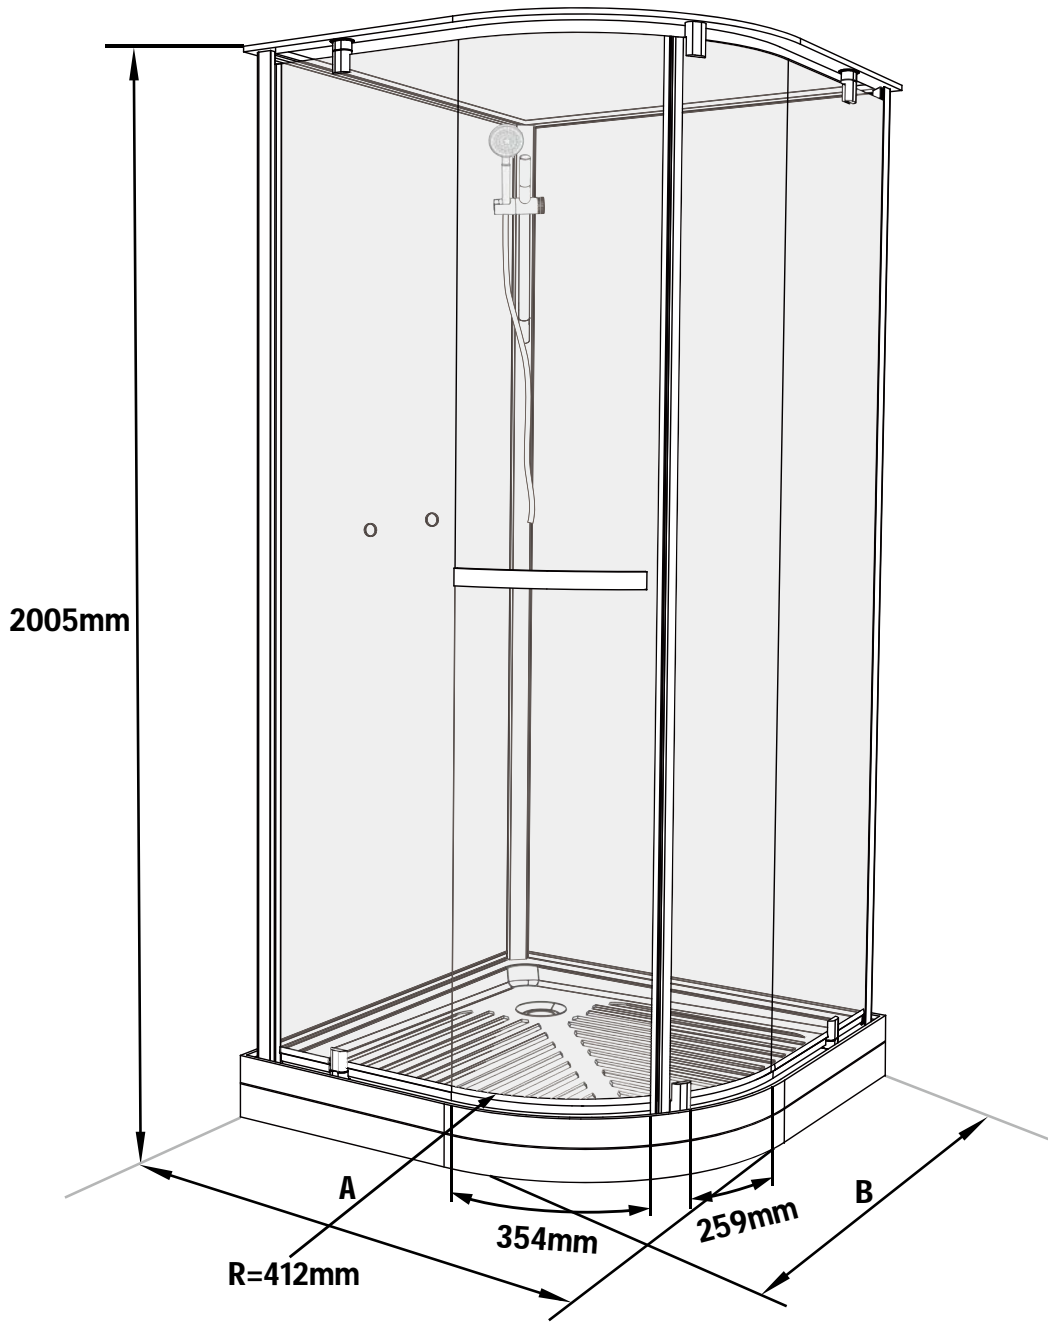

NORO®

Ocean

Komma igång/ Getting started:

 EN14428	This product fulfils the EN14428 standard		Goggles are recommended to protect the eyes
 EN12150	All glass used are tempered security glass		Caution: Always Handle Glass With Care! Always protect the edges and corners of the glass when assembling.
	2 people are recommended to assemble this shower enclosure		Gloves are recommended to prevent slippery on glass

Measurement:

Model	A	B
90x90	900mm	900mm

Exploded View:

4

5

6

7

8