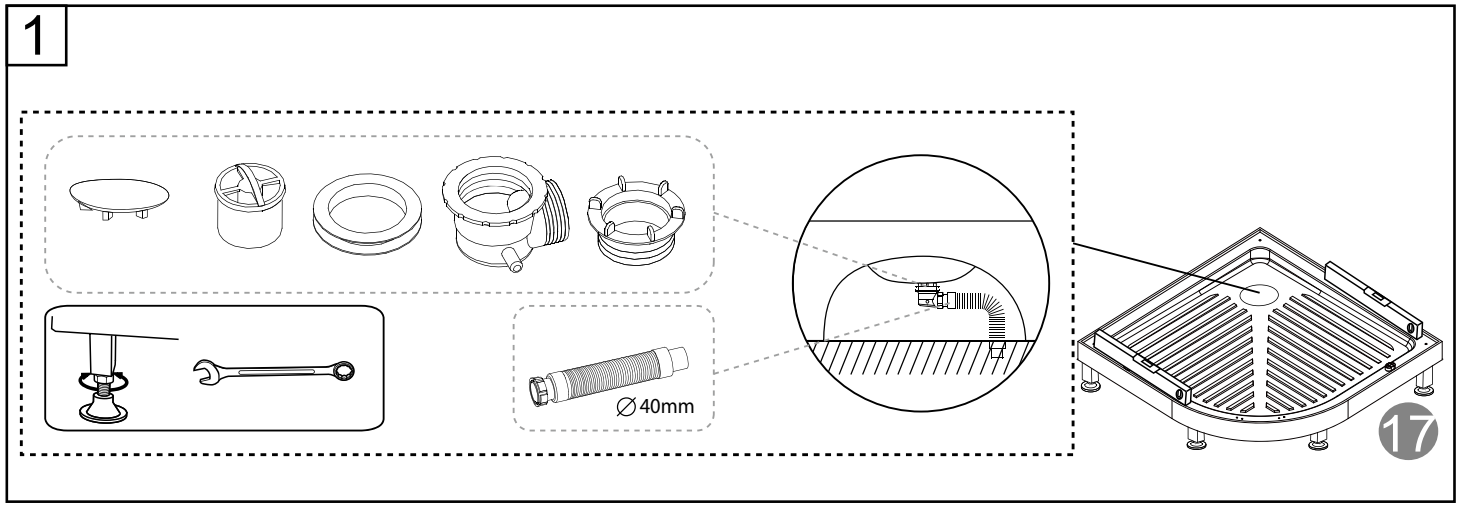

NORO®

Ocean

Komma igång/ Getting started:

 EN14428	This product fulfils the EN14428 standard		Goggles are recommended to protect the eyes
 EN12150	All glass used are tempered security glass		Caution: Always Handle Glass With Care! Always protect the edges and corners of the glass when assembling.
	2 people are recommended to assemble this shower enclosure		Gloves are recommended to prevent slippery on glass

Measurement:

Model	A	B
90x90	900mm	900mm

Exploded View:

4

5

6

7

8