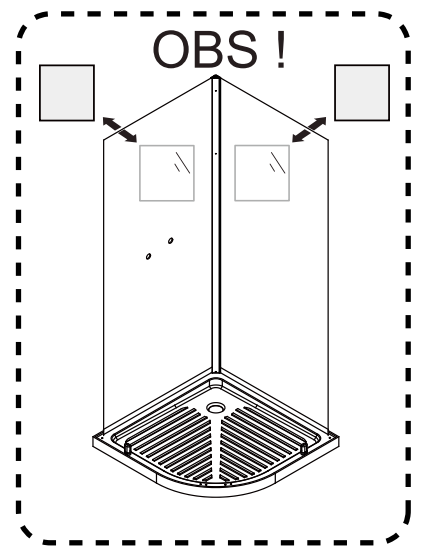

NORO®

Ocean

Komma igång/ Getting started:

 EN14428	This product fulfils the EN14428 standard		Goggles are recommended to protect the eyes
 EN12150	All glass used are tempered security glass		Caution: Always Handle Glass With Care! Always protect the edges and corners of the glass when assembling.
	2 people are recommended to assemble this shower enclosure		Gloves are recommended to prevent slippery on glass

Measurement:

Model	A	B
90x90	900mm	900mm

Exploded View:

4

5

6

7

8